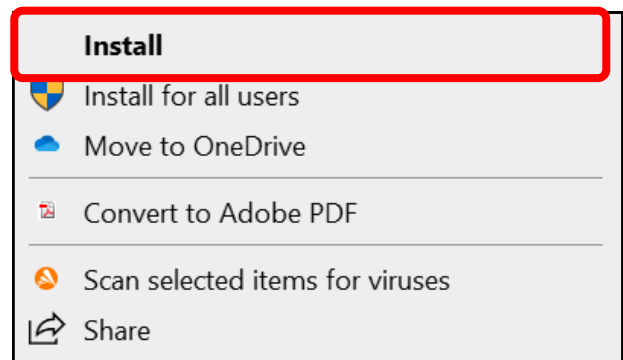

# **Future-FUN CAPS : Installing Fonts**

**1. Open FFC Hard drive Important info folder.**

**2. Open the Fonts folder.**

**3. Click Cntr and A buttons on keyboard.**

**4. Click on the right button of computer mouse.**